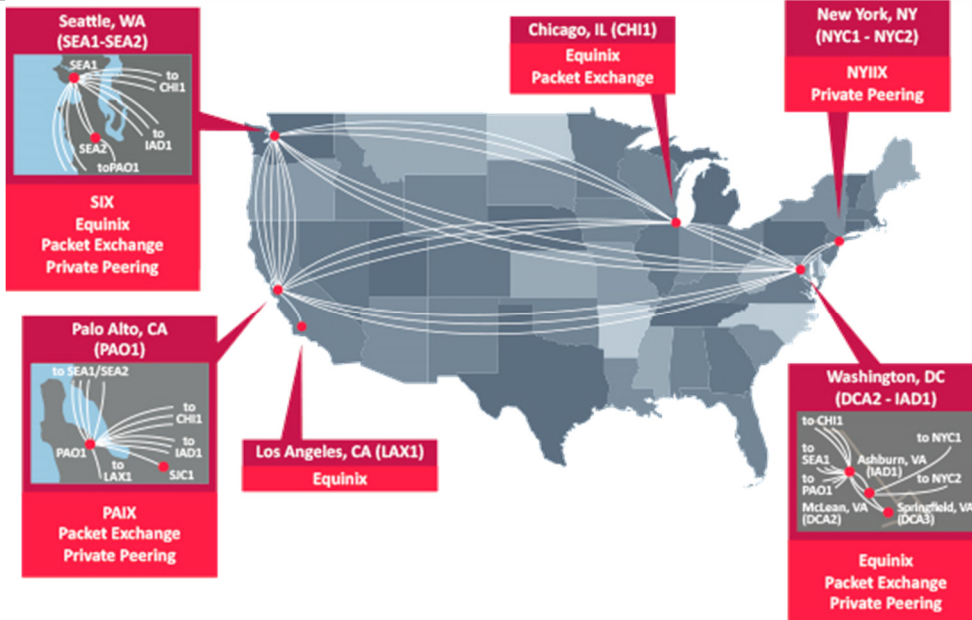

Clients

- Armstrong Scientific
- Chevron
- City of New York
- Digsby
- Globex
- JapanTalk
- King County (WA)
- Ohana City
- United Nations Women
- U.S. Department of Justice
- WorkPlace Canada
- World Health Organization

GSA Schedule 70 Contract Holder: GS-35F-319CA

SIN 132-40 Cloud Computing Services

SIN 132-52 Hosting Services

Office of Government Relations | Jason Wong | CGO | jwong@superb.net | 808-544-0311

Global Headquarters
711 Kapiolani Blvd. # 975
Honolulu, HI 96813

DCA2 Data Center
8201 Greensboro Drive
McLean, VA 22102

DCA3 Data Center
6621 Electronic Drive
Springfield, VA 22151

SEA2 Data Center
3311 South 120th Place
Seattle, WA 98168

Coast-to-Coast IP Backbone

The highly redundant hopone.net (AS14361) coast-to-coast IP backbone guarantees, through its industry leading SLA, and delivers, an unsurpassed level of performance: 100% uptime, zero packet loss and ultra low latency. Join the numerous financial institutions, government agencies and enterprises that entrust their mission critical Internet connectivity needs to hopone.net, and benefit from our many 100s of direct (peering) connections to most national and global Internet backbones, thus providing shorter and more direct (intermediary-free) routes, faster performance, and more reliable global connectivity.