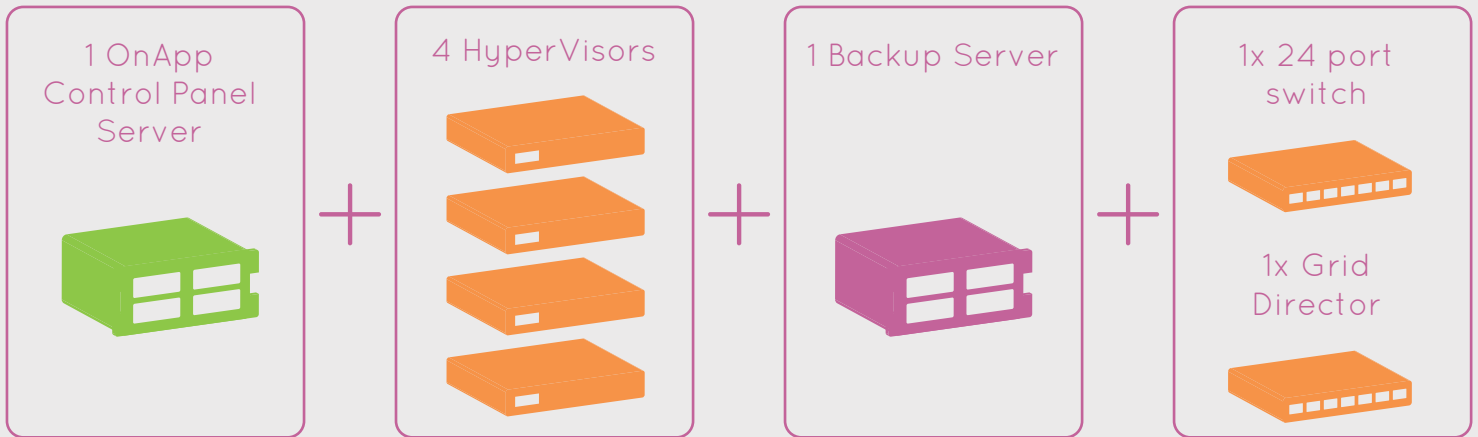

+ with second InfiniBand switch

↑ upgrade to WS-C4948-10GE-S

Networking

- + 1 x Cisco Catalyst WS-C2960G-24TC-L (front end only)
- + 1 x Mellanox Voltaire 4036 Grid Director (backend / storage / management, eIPoIB)

expand anywhere,

and customize anything.

CHOOSE FROM 4 DATA CENTERS