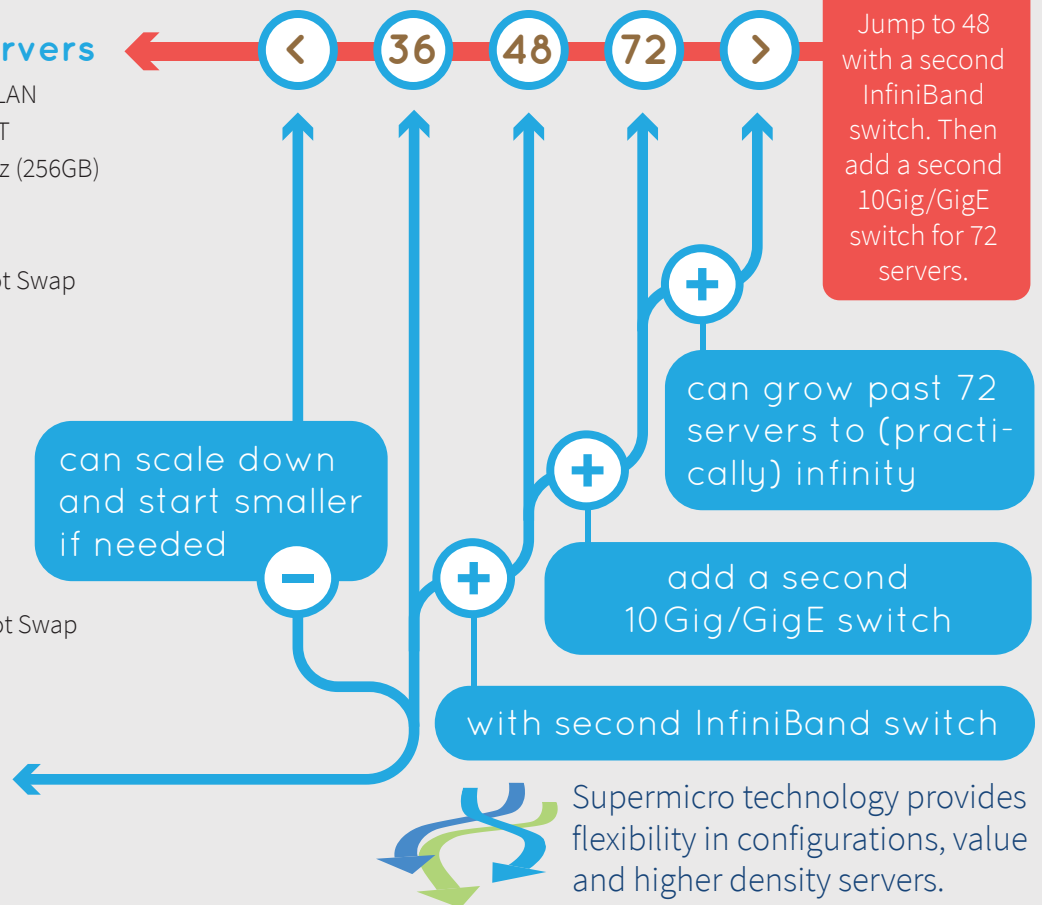

FIRST CLASS CLOUD

Become a leader in Cloud Hosting

Superb Internet InfiniBand + OnApp Cloud Performance with Supermicro Hardware

Dominate on Day 1

2 x (Redundant) OnApp Control Panel Servers

- + Supermicro X10SLM+-F w/ VGA & Dual LAN
- + Xeon E3-1231v3 3.4Ghz Quad Core w/ HT
- + (2X) 8GB DDR3 ECC UDIMM 1600Mhz
- + (2X) Intel S3500 240GB SSD
- + LSI 9361-4i 4 Port RAID Controller
- + Supermicro SC82TQ-563LPB 2U w/ 8 Hot Swap
- + ConnectX-2 40Gbps InfiniBand card

20 x OnApp Hypervisor Servers

- + Supermicro X10DRi-LN4+ w/ VGA & Dual LAN
- + (2X) Xeon E5-2697v3 2.6Ghz 14 Core w/ HT
- + (16X) 16GB DDR4 ECC Registered 2133Mhz (256GB)
- + (2X) Samsung 850 Pro 512GB SSD
- + (2X) Seagate 4TB ES3 Enterprise SATA3
- + Supermicro SC825TQ-563LPB 2U w/ 8 Hot Swap
- + ConnectX-2 40Gbps InfiniBand card

4 x Backup Servers

- + Supermicro X8DTE w/ VGA & Dual LAN
- + Dual Xeon X5650 2.66Ghz Hexa Core
- + (2X) 8GB DDR3 ECC Registered
- + (6X) WD 4TB RED PRO SATA3 7200RPM
- + LSI 9361-8i 8 Port RAID Controller
- + Supermicro SC825TQ-563LPB 2U w/ 8 Hot Swap
- + ConnectX-2 40Gbps InfiniBand card

Networking

- + 1 x Cisco Catalyst WS-C4948-10GE-S (front end, enable 10 Gig uplinks)
- + 1 x Mellanox Voltaire 4036 Grid Director (backend/storage/management, eIPoIB)

Ask about optional cost cutting with dedicated VLAN

SAVE
80%
per mo.

Lease-to-own your hardware in 12 months. Then just pay colocation fees, saving 80% per month while keeping our free 3 year warranty.