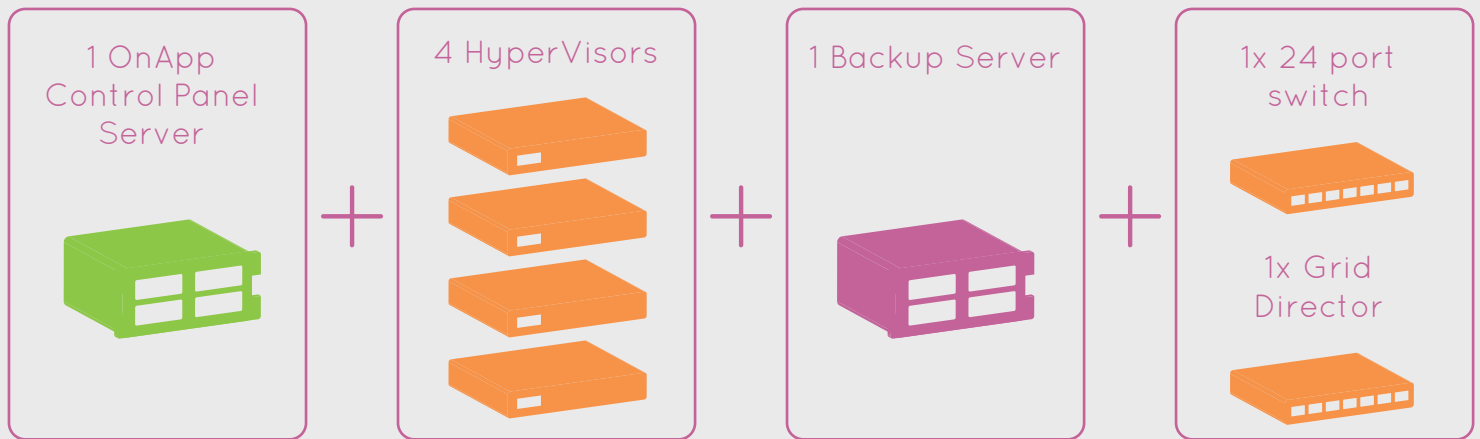

Superb Internet InfiniBand + OnApp Cloud Performance with Supermicro Hardware

Grow in any direction

Start with our OnApp approved configuration,